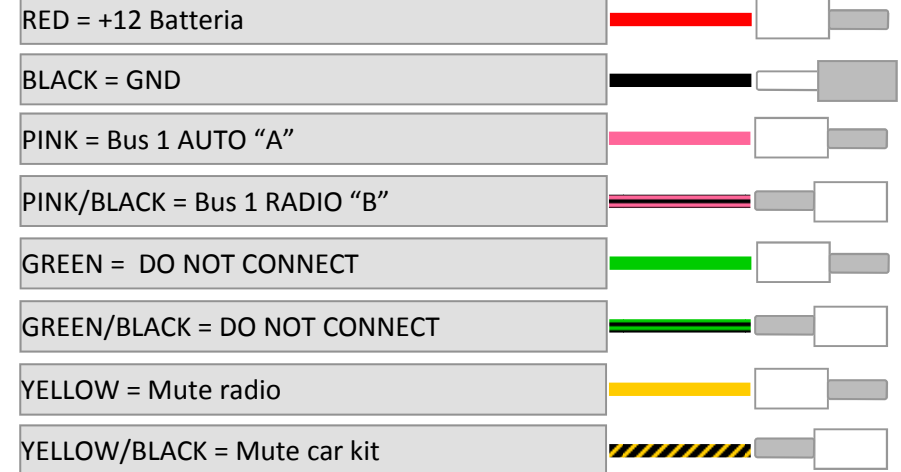

CONNECTION with CP095MP9 cable for FUJITSU radio

CONNECTIONS

BUS 1 Connection for BLAUPUNKT radio

CONNECTION with CP096M cable for BLAUPUNKT RADIO

SWITCHES SETTINGS