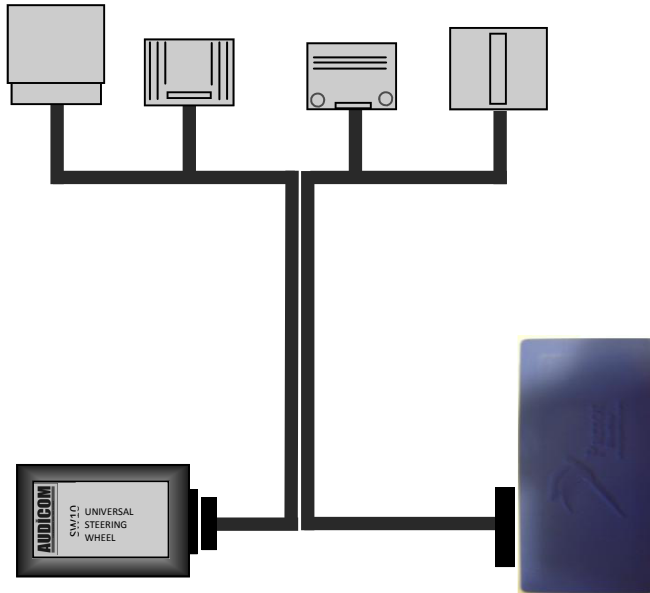

CONNECTION with CP095MP9 cable for FUJITSU radio

CONNECTIONS

BUS 1 Connection for BLAUPUNKT radio

CONNECTION with CP096M cable for BLAUPUNKT RADIO

SWITCHES SETTINGS