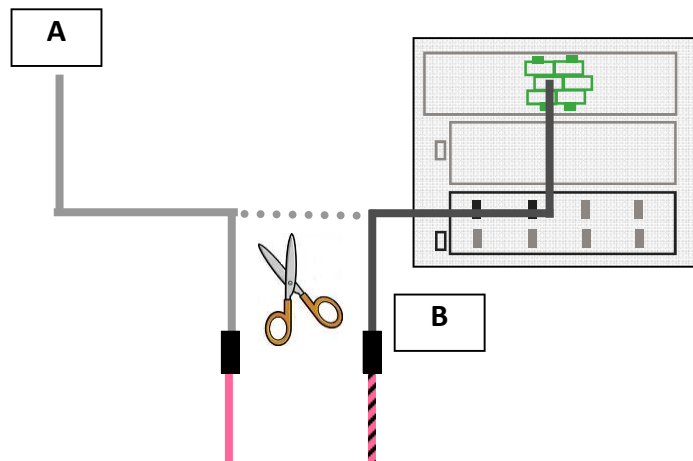

CONNECTION with CP095MP9 cable for FUJITSU radio

CONNECTIONS

BUS 1 Connection for BLAUPUNKT radio

CONNECTION with CP096M cable for BLAUPUNKT RADIO

SWITCHES SETTINGS