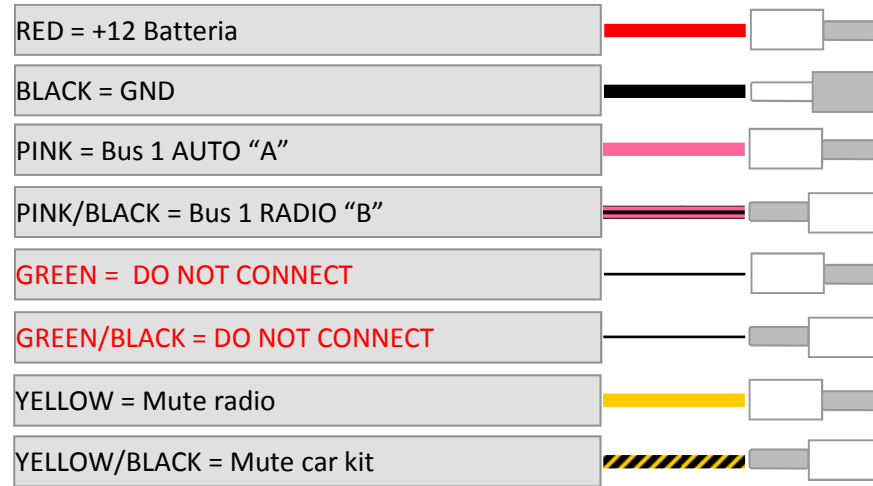

CONNECTIONS

BUS 1 Connection

SWITCHES SETTINGS